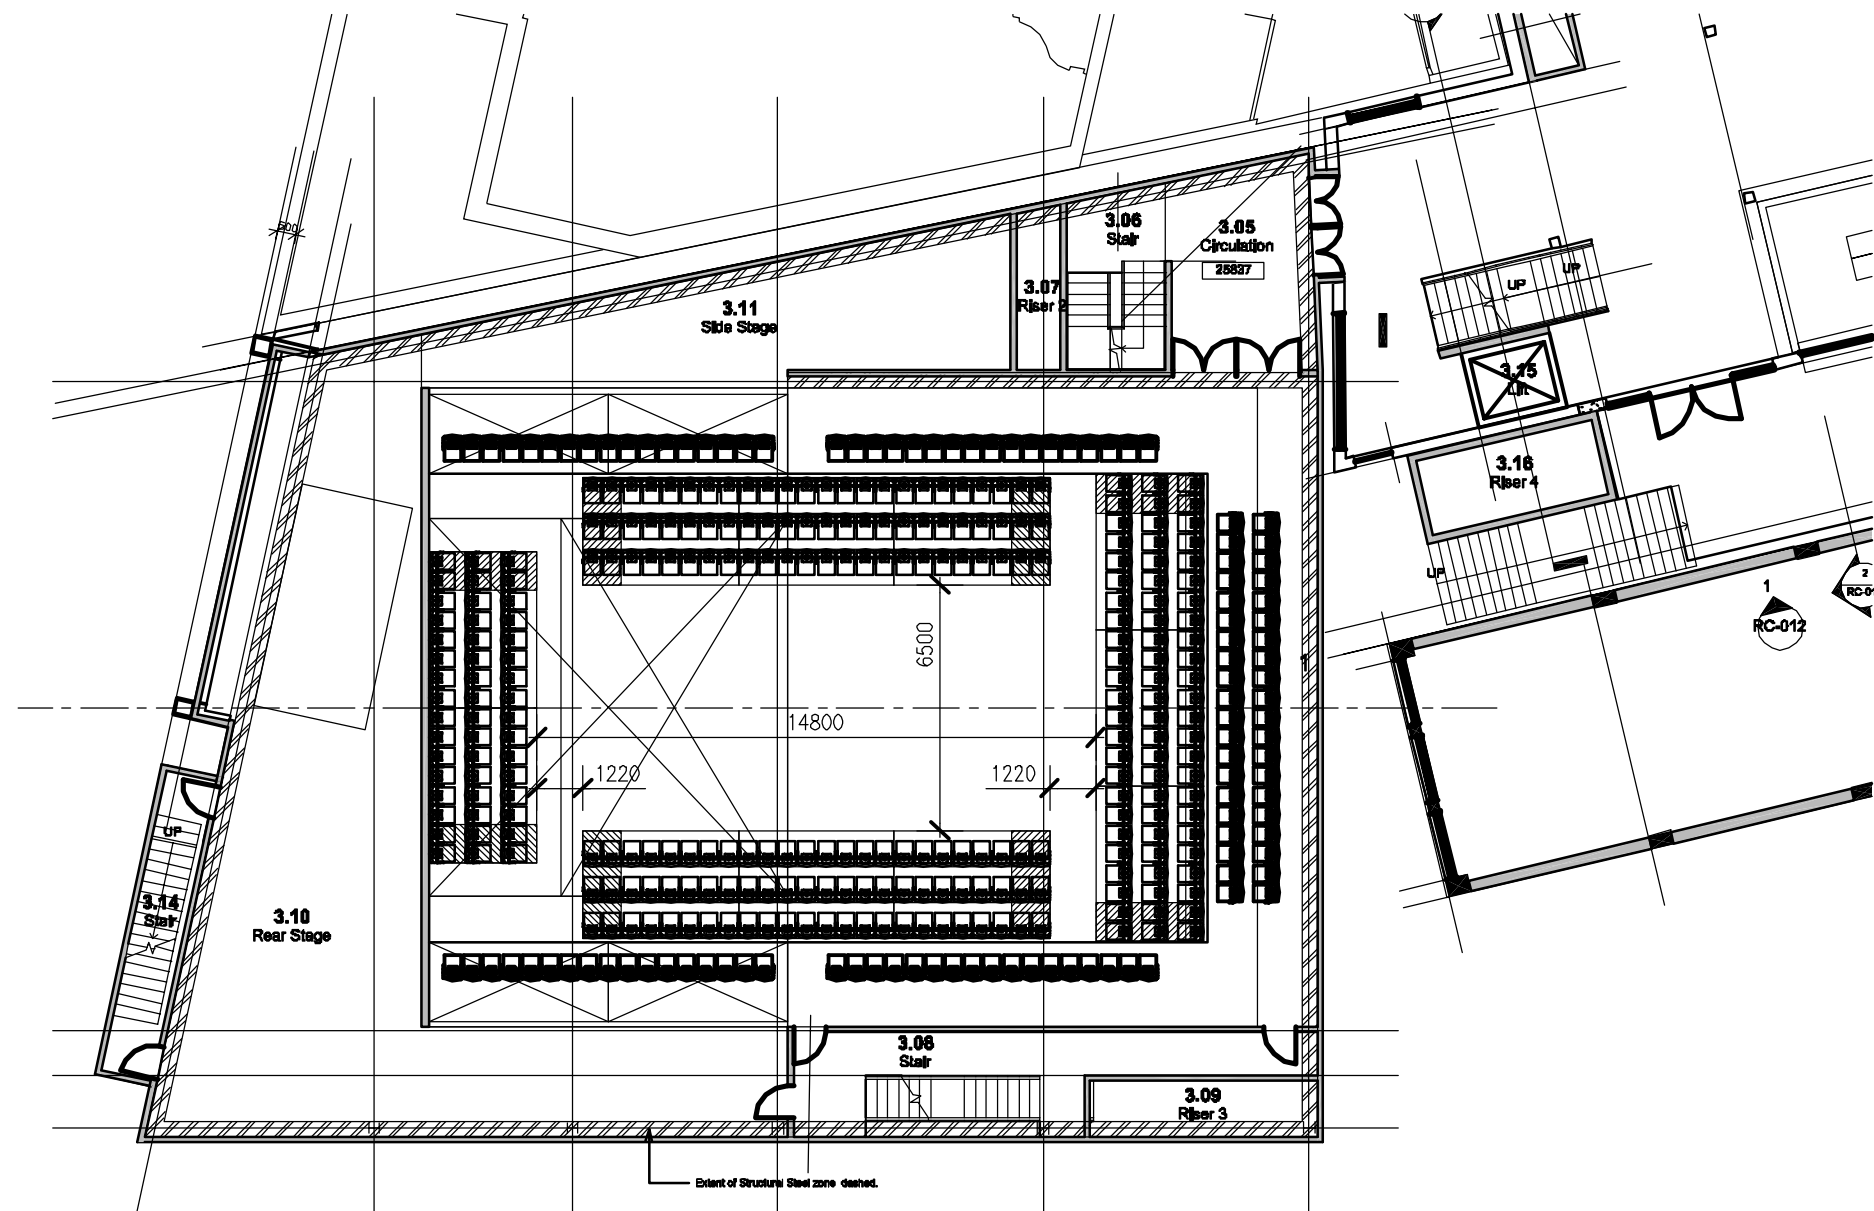

Suite 1, 70 Kerr Street
Fitzroy Victoria 3065 Australia
T 61 3 9416 3044
F 61 3 9416 3232
www.williamross.com

IN THE ROUND

Stalls:	216 Seats (72 seats x 3 rows each side)
Gallery 1:	108 Seats (2 rows rear / 1 row sides)
Gallery 2:	108 Seats (2 rows rear / 1 row sides)
TOTAL SEATS:	432 SEATS
	950mm Row width generally
	1050mm Aisle width generally (2 Seats)

Q Theatre 305 Queens Street, Auckland

Seating Layouts
In the Round